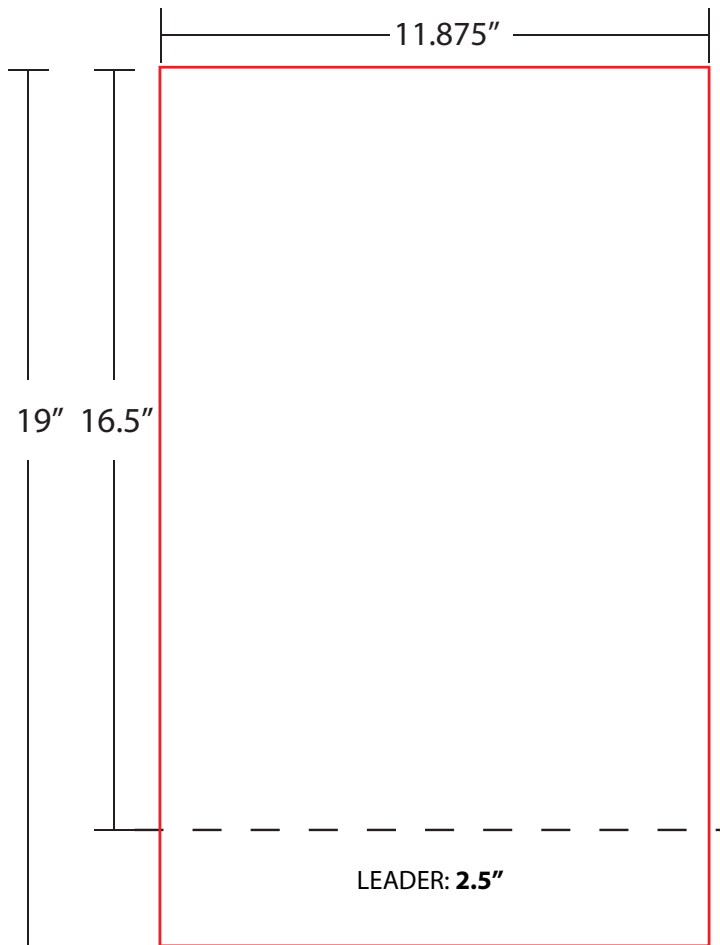

COUNTER BANNERSTAND DIMENSION SHEET

COUNTER BANNERSTAND

Viewable: **11.875" x 16.5"**
Art Size: **11.875" x 19"**