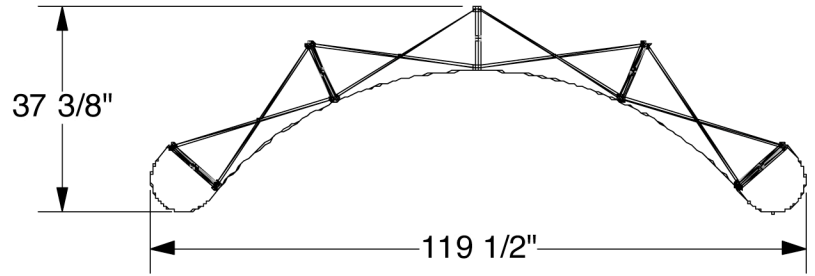

3D and Top View

INCLUDED IN PACKAGE:
 QTY 1: 10ft CURVED MAGNETIX FRAME
 QTY 4: FRONT PANEL
 QTY 2: END PANEL
 QTY 21: CHANNEL BAR

Optional:
 QTY 4: BACK PANEL
 required additional channel bars

Panel and Case Wrap Dimensions

Case Conversion TOP

Case Conversion Wrap