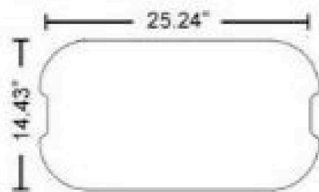

3D and Top View

INCLUDED IN PACKAGE:
 QTY 1: 10ft CURVED MAGNETIX FRAME
 QTY 4: FRONT PANEL
 QTY 2: END PANEL
 QTY 21: CHANNEL BAR

Optional:
 QTY 4: BACK PANEL
 required additional channel bars

Panel and Case Wrap Dimensions

Case Conversion TOP

Case Conversion Wrap