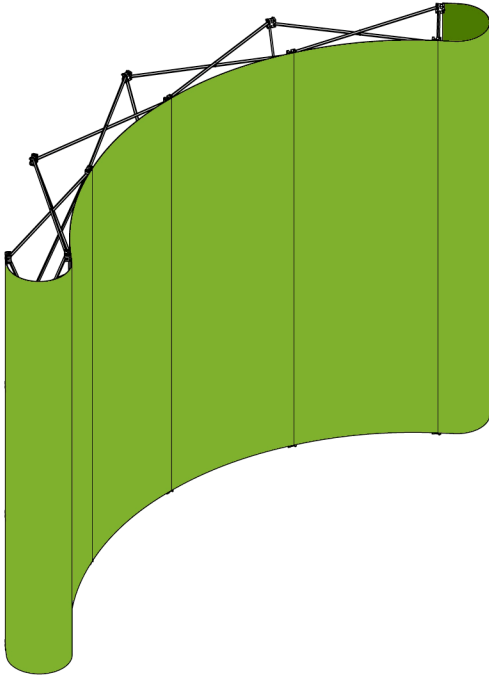

3D and Top View

INCLUDED IN PACKAGE:
 QTY 1: 10ft CURVED MAGNETIX FRAME
 QTY 4: FRONT PANEL
 QTY 2: END PANEL
 QTY 21: CHANNEL BAR

Optional:
 QTY 4: BACK PANEL
 required additional channel bars

Panel and Case Wrap Dimensions

Case Conversion TOP

Case Conversion Wrap