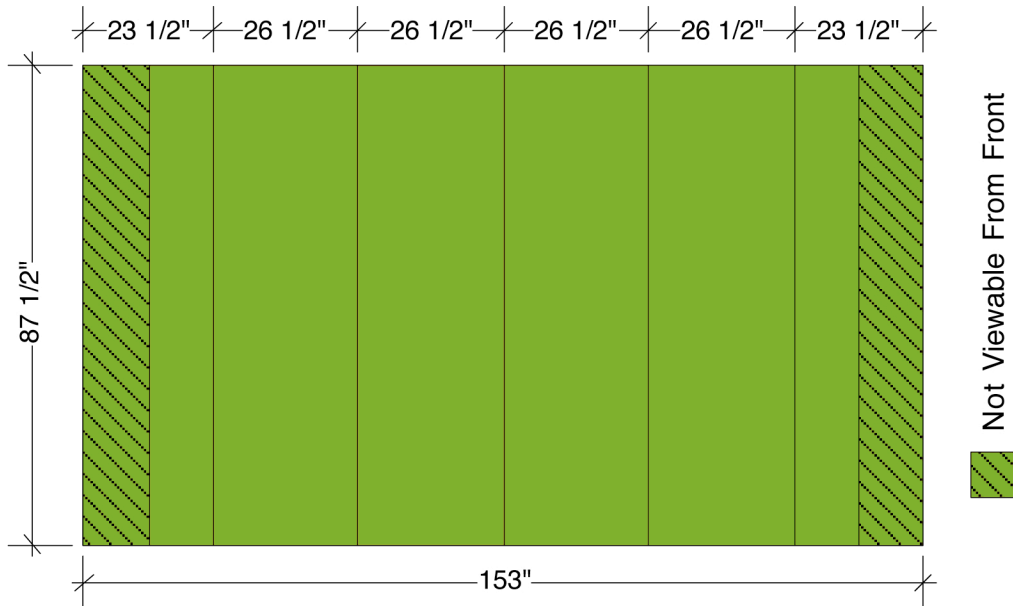

3D and Top View

INCLUDED IN PACKAGE:
 QTY 1: 10ft CURVED MAGNETIX FRAME
 QTY 4: FRONT PANEL
 QTY 2: END PANEL
 QTY 21: CHANNEL BAR

Optional:
 QTY 4: BACK PANEL
 required additional channel bars

Panel and Case Wrap Dimensions

Case Conversion TOP

Case Conversion Wrap